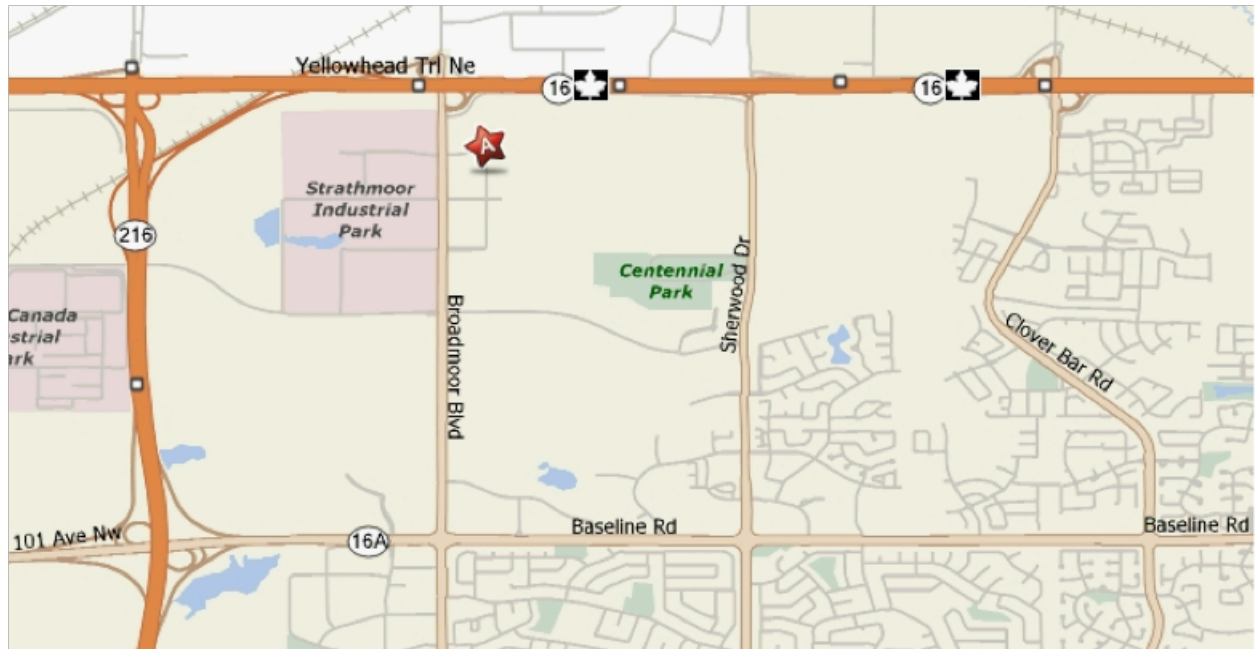

Detailed Map

For more information please email us at:

sales@enertiaengineering.com